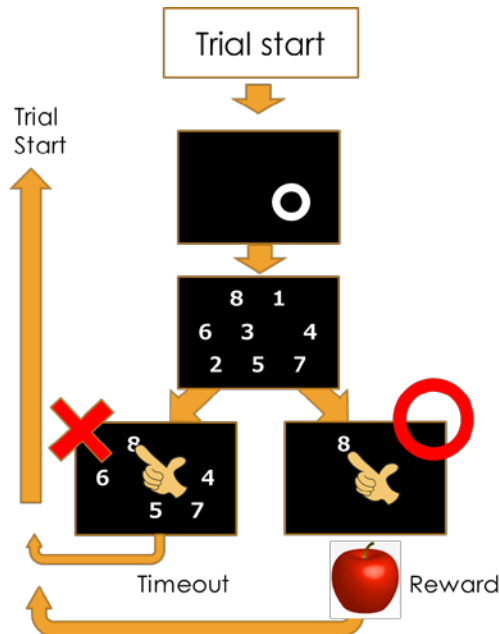

Comparative cognition in zoo animals.

Tanaka M (2016) Jap. J. Anim. Psych., 66, 1, 53-57.

田中正之 (2016) 動物園の動物のこころを探る. 動物心理学研究66: 53-57.

At the Kyoto City Zoo, we have created opportunities to engage in a cognitive task with a touchscreen since 2008. The participants are gibbons, mandrill monkeys and, chimpanzees, and western gorillas.